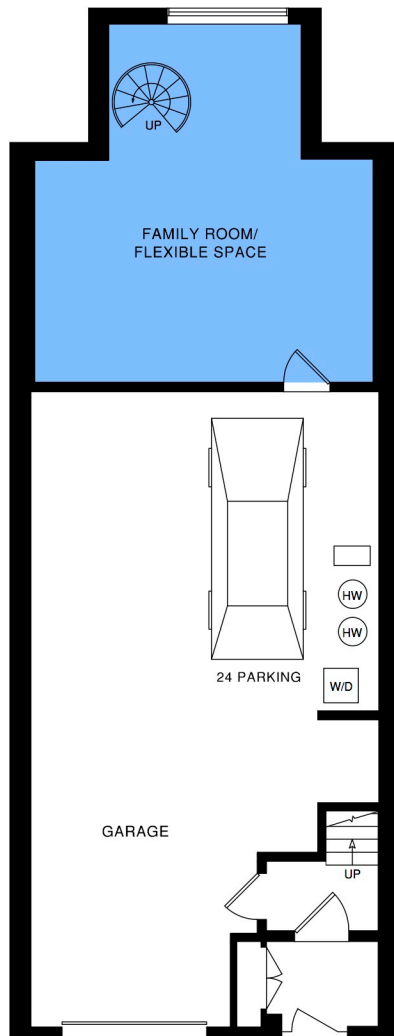

24 BLAKE STREET, #1

1,735 SQ FT

LOWER LEVEL
430 SQ FT